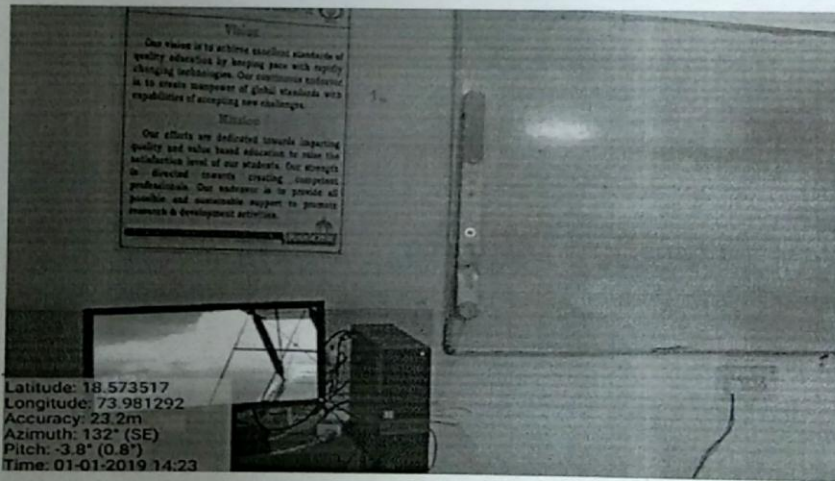

e-Beam Edge Tool

Latitude: 18.573517
Longitude: 73.981292
Accuracy: 23.2m
Azimuth: 132° (SE)
Pitch: -3.8° (0.8°)
Time: 01-01-2019 14:23

True Copy

Deshpande

Principal
G. H. Raisoni College of
Arts, Commerce & Science,
Wagholi, Pune- 412 207.